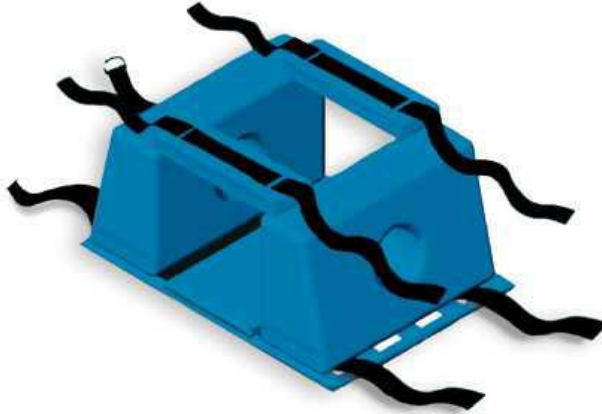

SPENCER SUPER BLUE

HEAD IMMOBILIZER

Two blue vinyl coated foam blocks, with ear cut-out, provide firm head support with minimal displacement during application; the centre pad may be removed to facilitate airway management and to adjust to different head sizes. The head straps are easily adjusted for firm, but comfortable hold.

It can be positioned on backboards, etc. with the supplied Velcro hook strips.

The Complete Super Blue includes: an immobilizer base, two foam blocks and head straps.

Super Blue
Super Yellow
Super Orange
Super Green
Super Black - N.S.N.